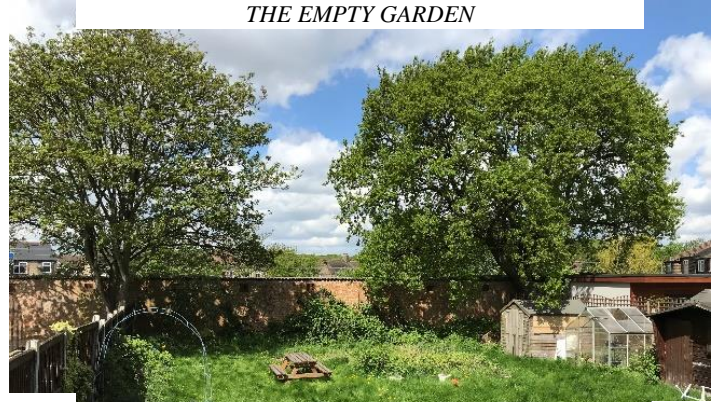

**Therapeutic Garden Space Project – Highams Lodge – Update April 2019**

*THE EMPTY GARDEN*

*THE WORK BEGINS*

*DELIVERY*

**The Garden Room at Highams Lodge is here and is looking great!**

**A big thankyou to the National Lottery Community Fund and to Lillevilla for the fantastic work.**

*THE GARDEN ROOM IS NOW HERE AND HAS ADDED SOME MUCH-NEEDED SPACE*